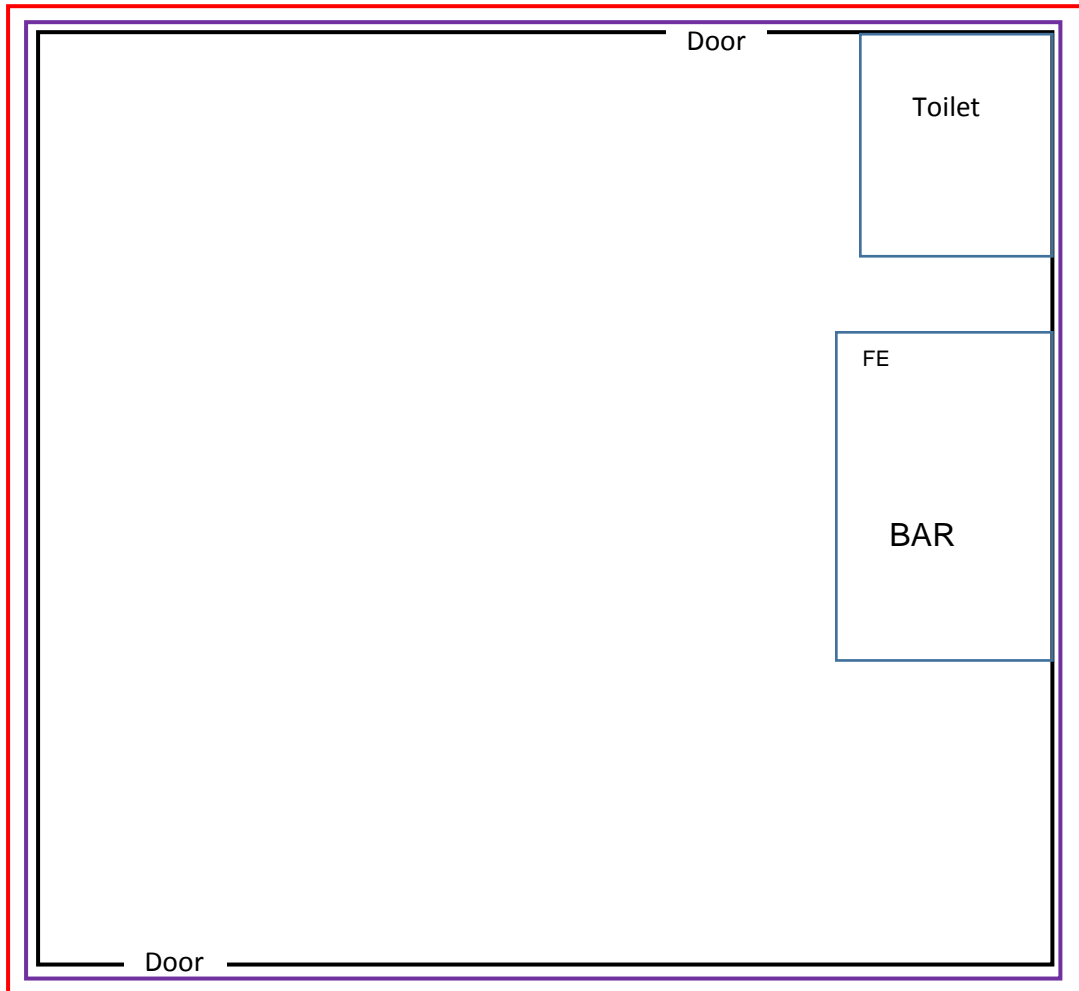

Plan of Licensed Premises at
5 Breckland Road Walton Chesterfield S40 3LJ

FE = Fire Extinguisher

No stage or raised area. No steps on entering or leaving the premises. No kitchen