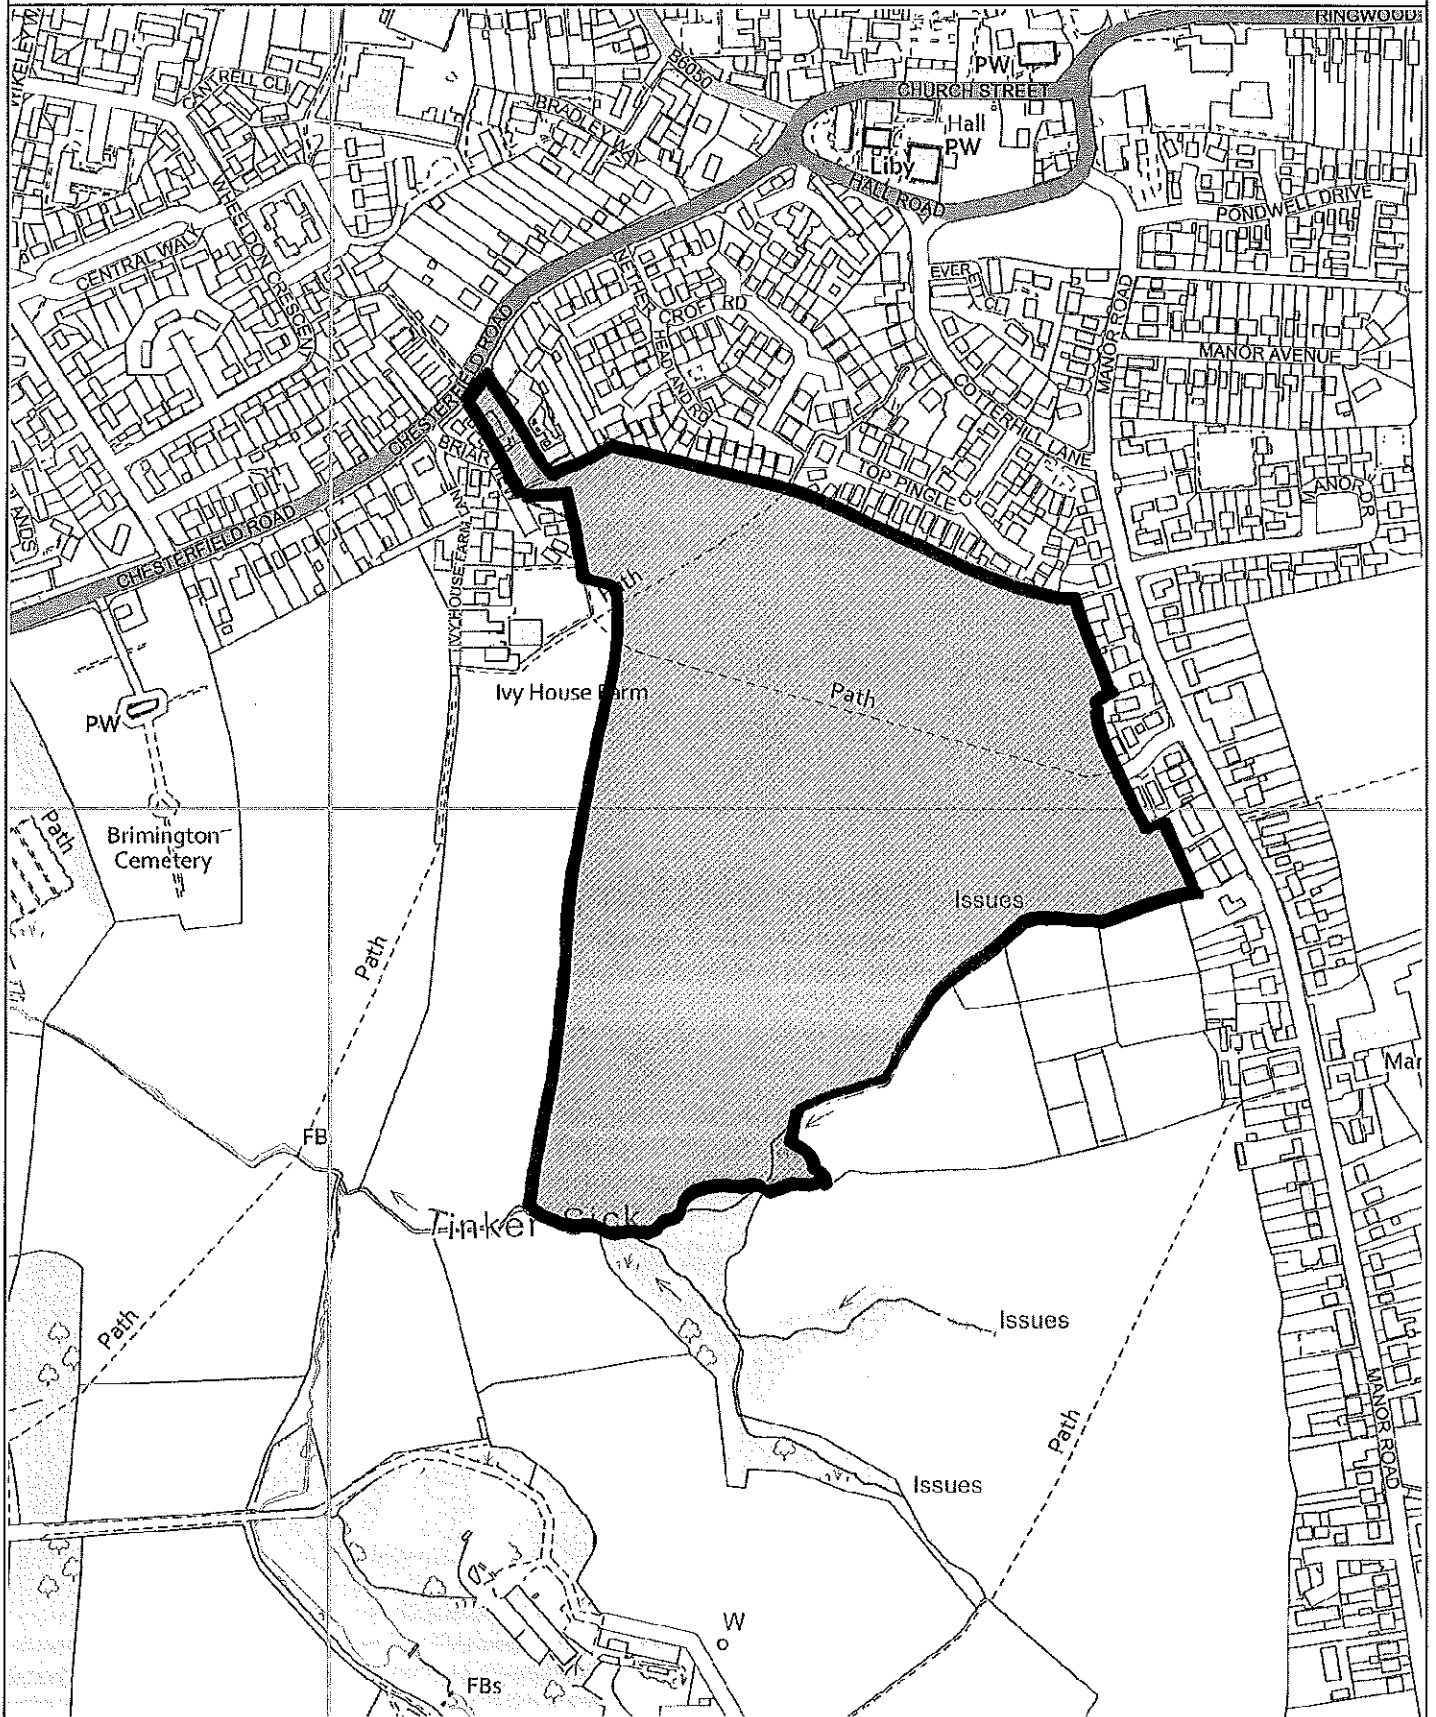

Planning Committee-CHE/18/00532/OUT-Land NW of Northmoor View

Reproduced from the Ordnance Survey map with the permission of the Controller of Her Majesty's Stationery Office © Crown Copyright 2012. Unauthorised reproduction infringes Crown Copyright and may lead to prosecution or civil proceedings. Chesterfield Borough Council Licence No. 100018505 (2017)

Scale 1:5357