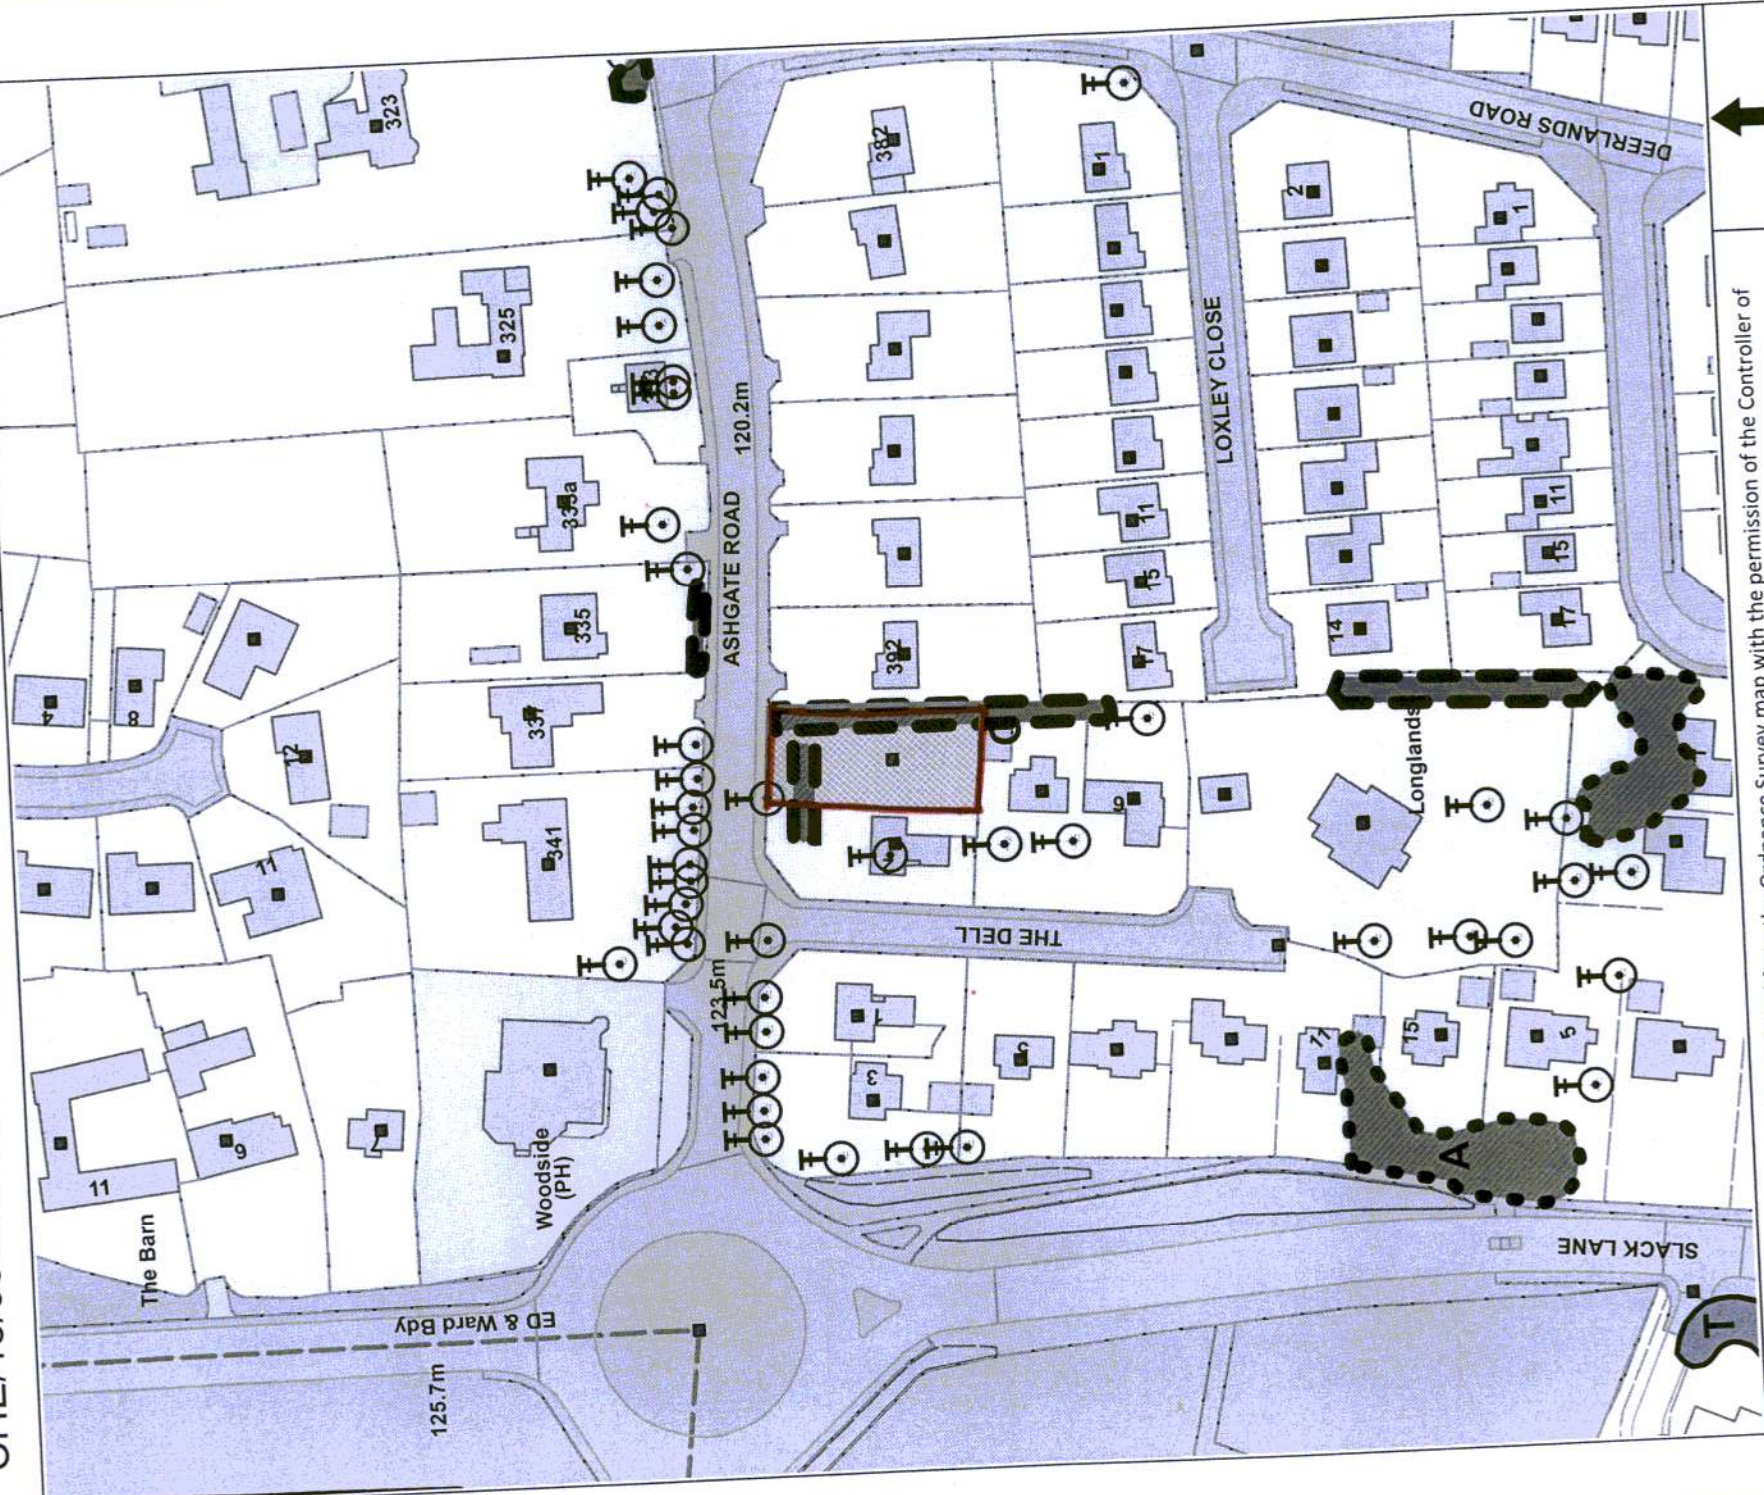

CHE/18/00788/FUL

This copy has been produced specifically for Map Return
Scheme Purposes.
No further copies may be made.

CHESTERFIELD
BOROUGH COUNCIL

Reproduced from the Ordnance Survey map with the permission of the Controller of
Her Majesty's Stationery Office © Crown Copyright 2012.
Unauthorised reproduction infringes Crown Copyright and may lead to prosecution or
civil proceedings.

Scale 1:1330

Chesterfield Borough Council Licence No. 100018505 (2017)