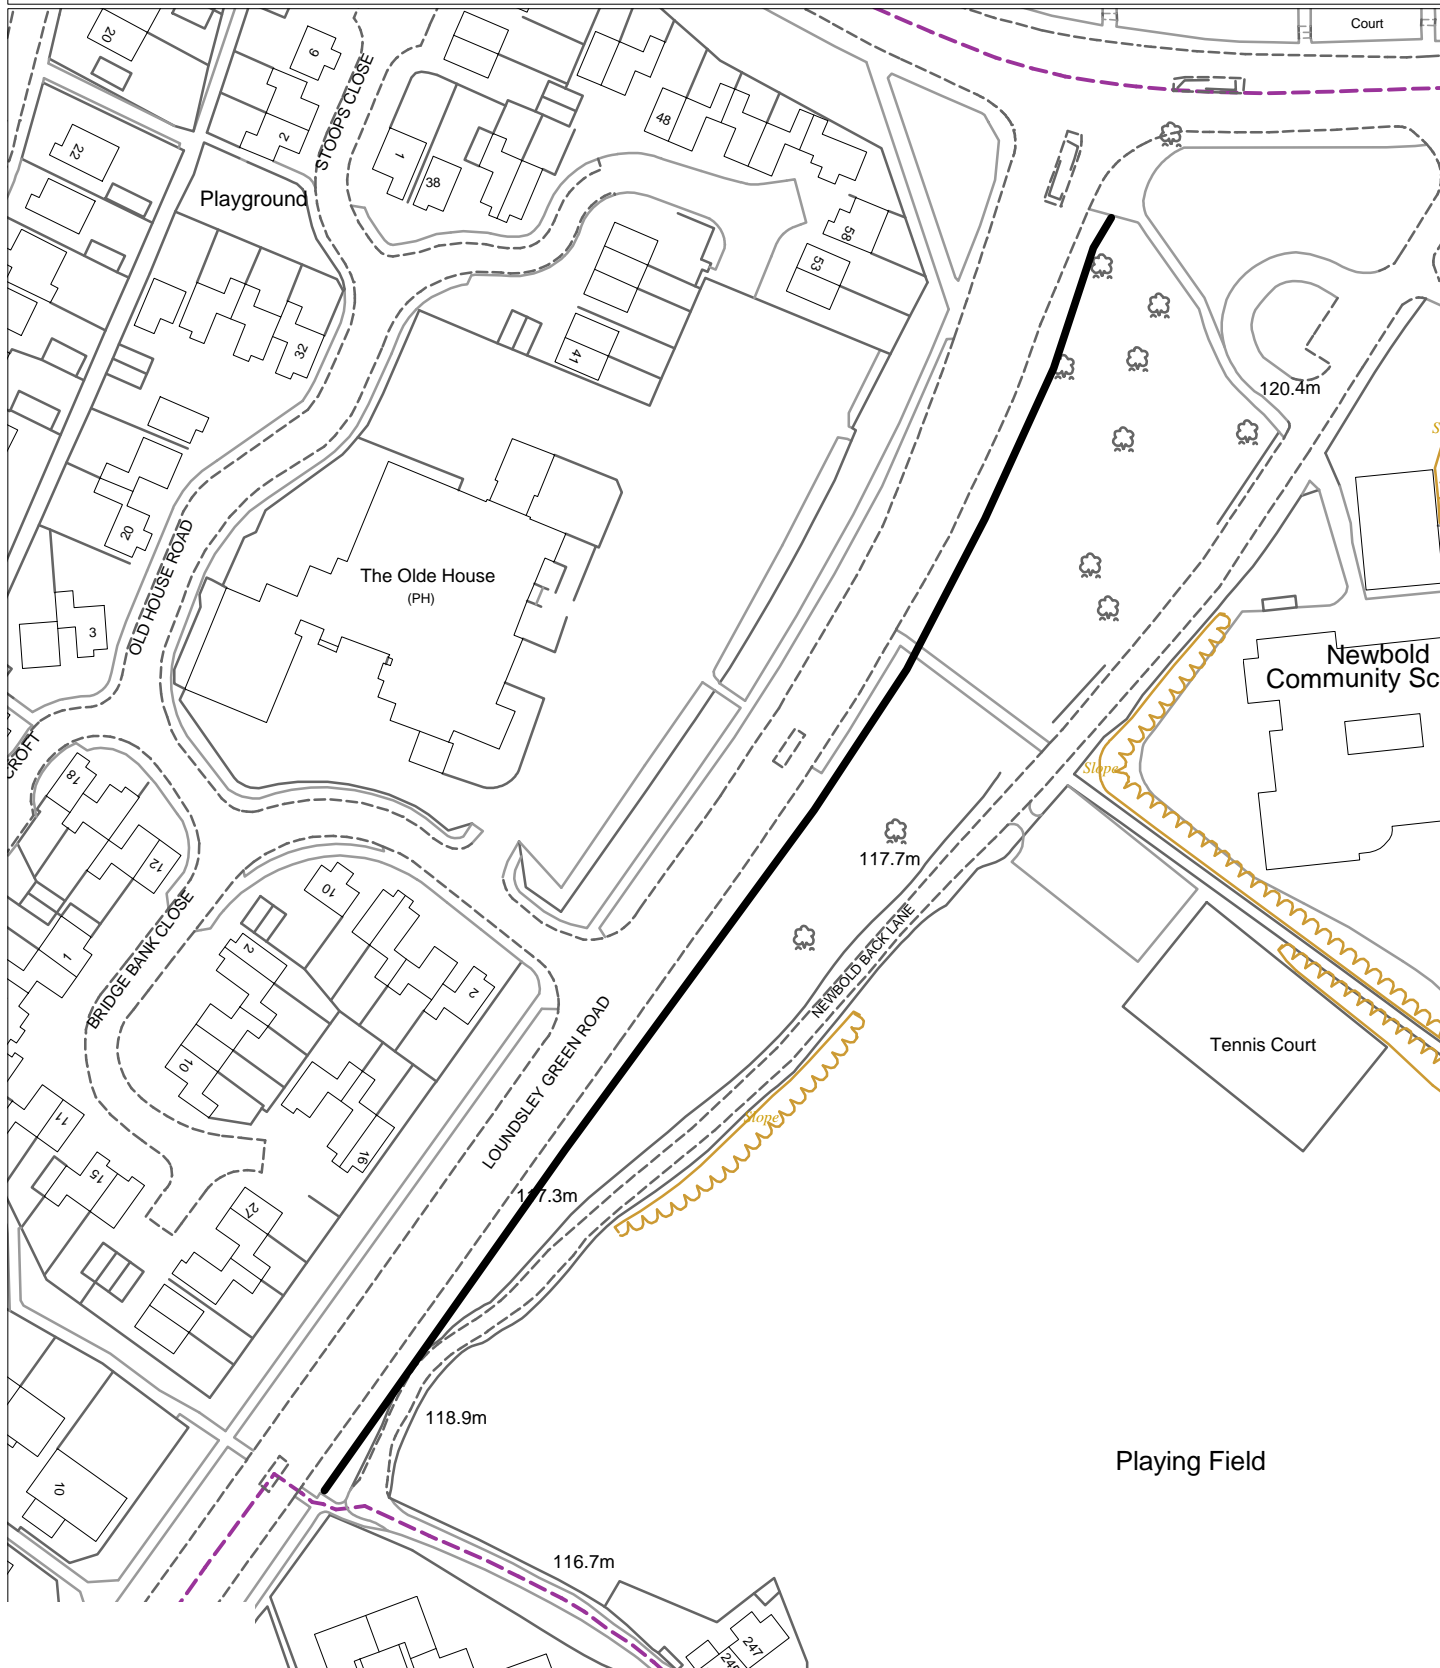

# Shared use Cycleway and Footway at Loundsley Green Road

Reproduced from the Ordnance Survey mapping with the permission of the Controller of Her Majesty's Stationery Office;(c)Crown Copyright. Unauthorised reproduction infringes Crown Copyright and may lead to prosecution or civil proceedings. Chesterfield Borough Council Licence No. 100018505 (2006)

Scale 1:1250 Date Plotted 13/5/2014

Plot centred at 436639 372852

hy.estates.hy.cycleway\_footway\_lg